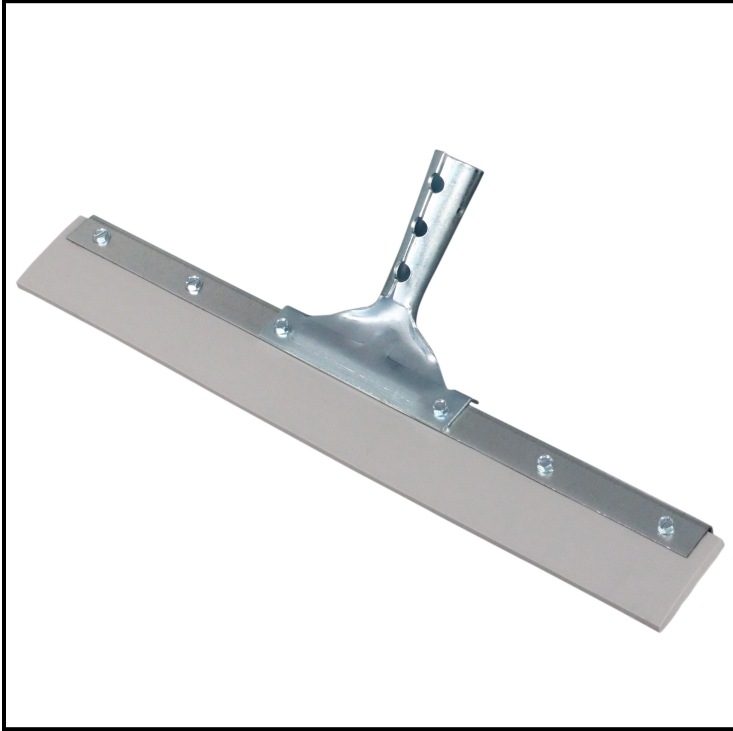

Impact® Straight Rubber Squeegee, 18 in., Silver 222-18

This basic rubber floor squeegee comes in a variety of sizes.

Features

- Constructed with a high-grade rubber blade
- Rugged galvanized steel support frame
- Tapered handle socket

Item	Description	Color/Scent	Size	Private Labeling	Case Weight	Case Cube	Packaging
222-18	Silver	Silver	18 in.	No	4.23	--	--