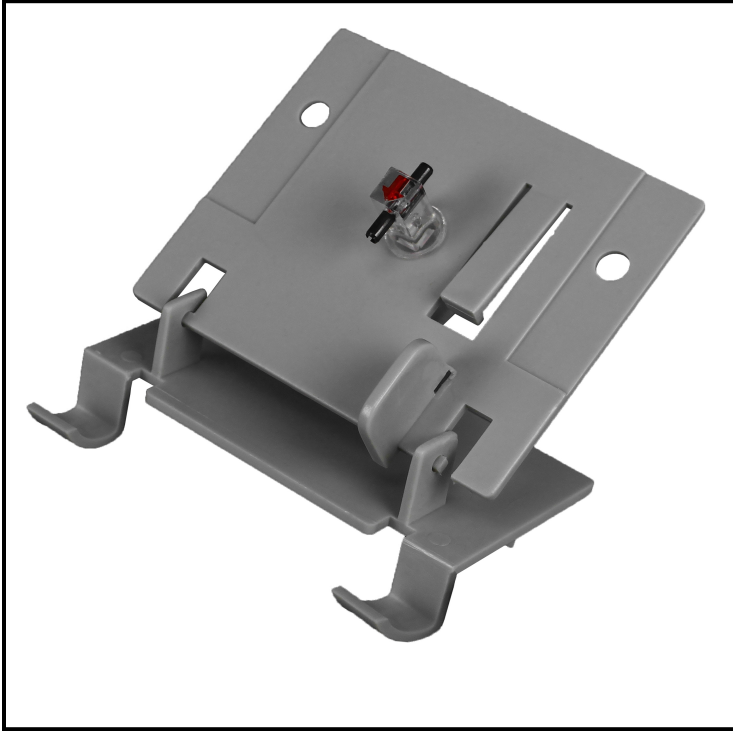

## Naturelle® Delivery Mechanism for Tampons, Beige 25175100

Item	Description	Color/Scent	Size	Private Labeling	Case Weight	Case Cube	Packaging
25175100	Tampon Delivery Mechanism - Beige	Beige		No	20.5	--	--