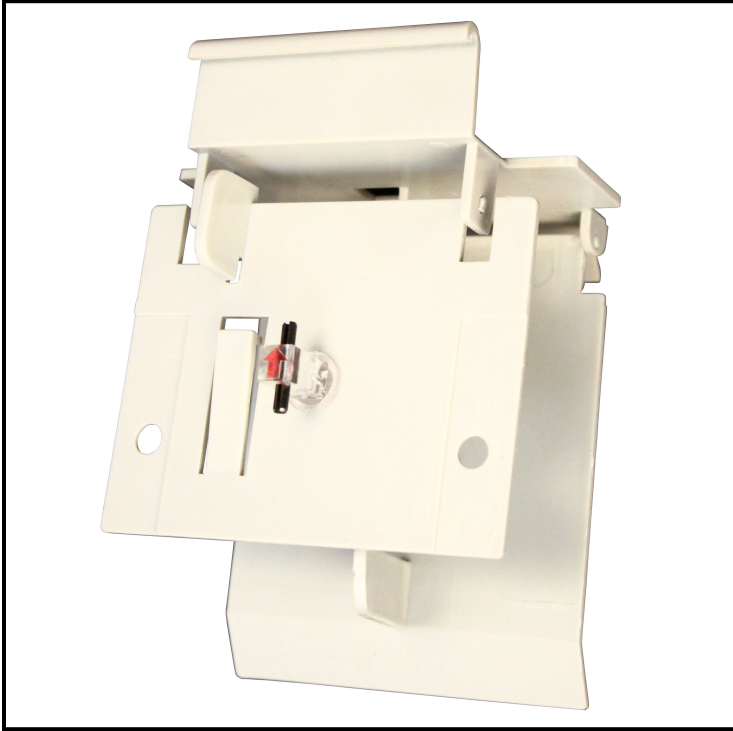

InfoSpec™ Sheet

Naturelle® Delivery No. 4 Napkin Mechanism, Beige 25175200

Item	Description	Color/Scent	Size	Private Labeling	Case Weight	Case Cube	Packaging
25175200	#4 Napkin Delivery Mechanism - Beige	Beige		No	5.5	--	--