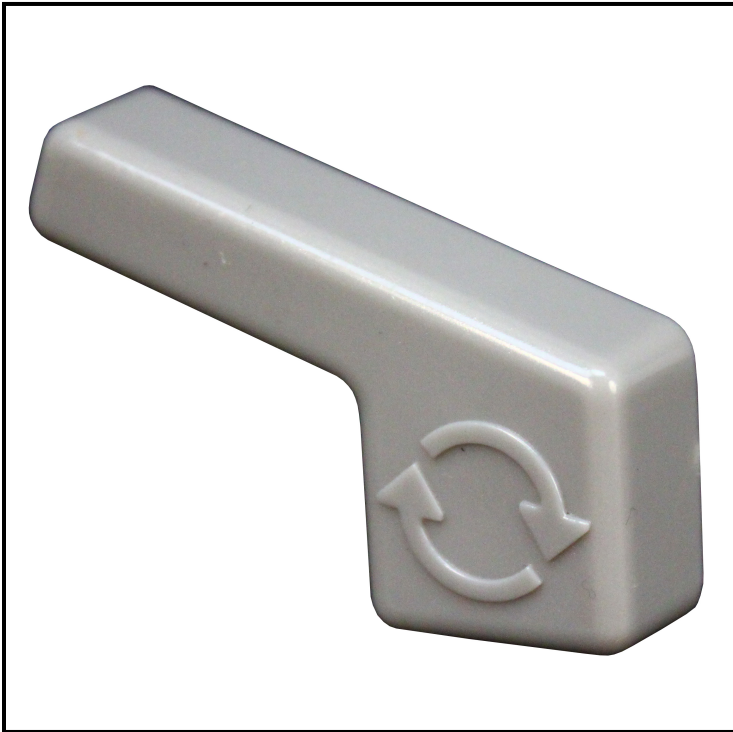

Naturelle® Plastic Handle for Vendor Coin Mechanisms, Gray 35678300

Item	Description	Color/Scent	Size	Private Labeling	Case Weight	Case Cube	Packaging
35678300	Plastic Handle for Vendor Coin Mechanisms	Gray		No	2.5	--	--