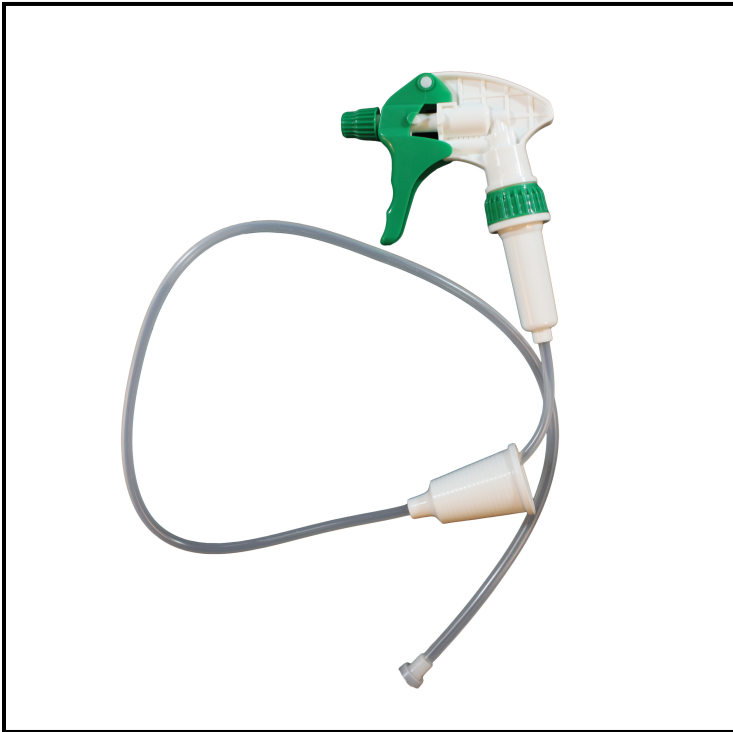

Impact® House and Garden Trigger Sprayer, 36 in. Tube, Green/White 4900HG

Great for liquid fertilizers and pest control applications.

Features

- Universal cone adapter
- Complies with Federal regulations for food contact

Item	Description	Color/Scent	Size	Private Labeling	Case Weight	Case Cube	Packaging
4900HG	Green / White	Green/White	36 in. Tube	No	16.52	--	--