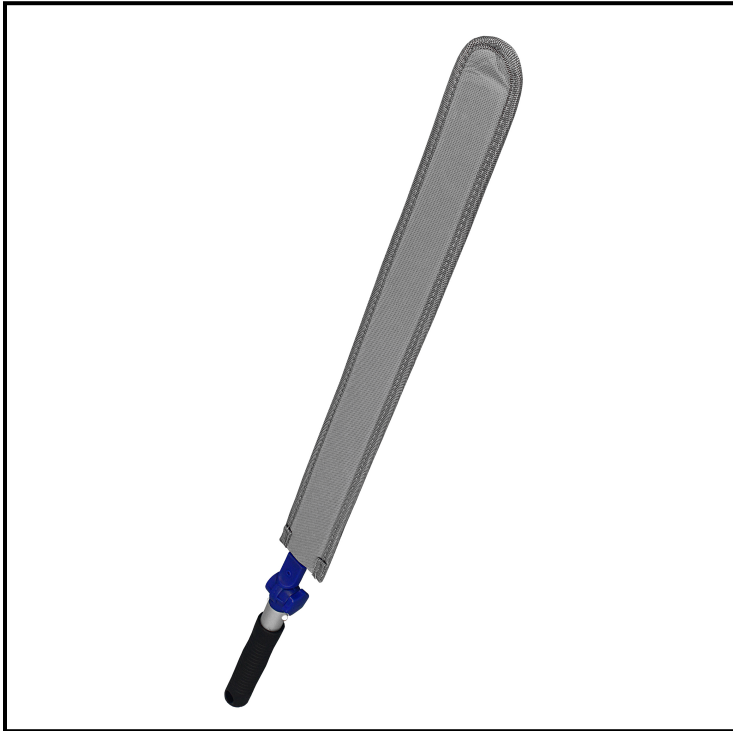

Impact® Microfiber Duster Frame, Gray/Blue HDFRM

This multi-use tool is designed to clean awkward or hard-to-reach areas.

Features

- Stainless steel sword embedded in heavy canvas can be bent into almost any shape
- For high dusting, pair with a extendable handle #LFSO100 or a fixed handle #CHO246
- Adjustable nut at handle for different angle cleaning

| Item | Description | Color/Scent | Size | Private Labeling | Case Weight | Case Cube | Packaging |
|-------|--------------------------------------|-------------|------|------------------|-------------|-----------|-----------|
| HDFRM | Gray / Blue - High Duster Frame Only | Gray/Blue | | No | 22.43 | -- | -- |