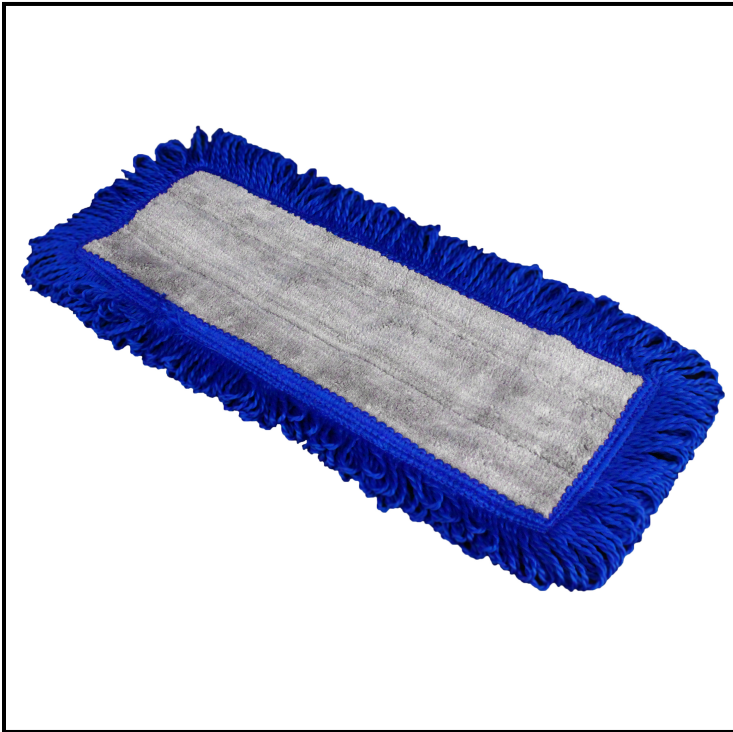

## Layflat® Microfiber Traditional Fringe Dry/Dust Mop Pad with Canvas Back, 18 in., Blue/Yellow

LFCB18

Upgrade to microfiber dust mopping without changing your frames & handles.

### Features

- Microfiber with fringe picks up larger dust particles.
- Envelope style canvas backing fits traditional 5" dust mop frames
- Extra padding allows for complete surface contact; gathers more dust than cotton mops
- Holds dust electrostatically and requires no treatment

Item	Description	Color/Scent	Size	Private Labeling	Case Weight	Case Cube	Packaging
LFCB18	Blue / Yellow	Blue/Yellow	18 in.	No	27.62	--	--