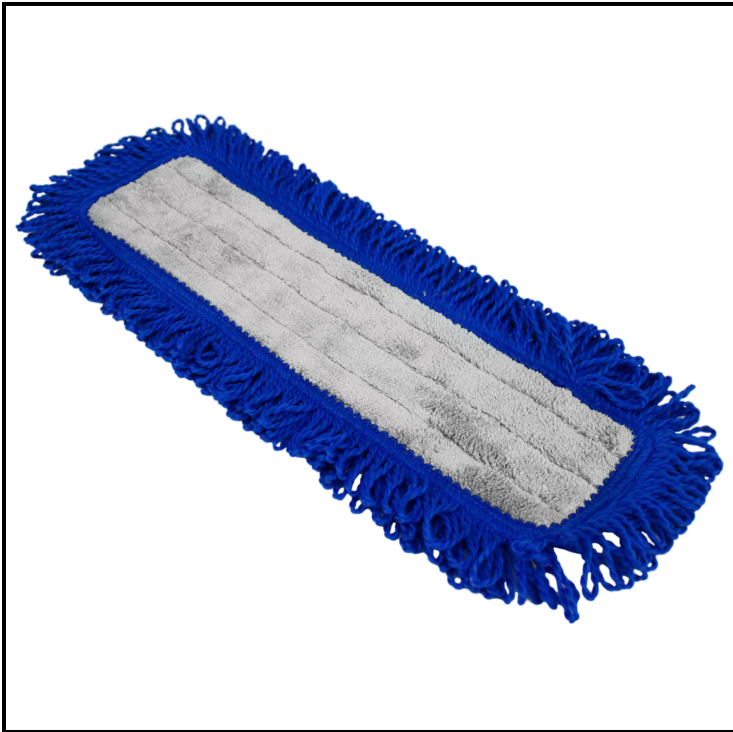

Layflat® Microfiber Traditional Fringe Dry/Dust Mop Pad with Velcro Back, 18 in., Gray/Blue

LFFD18

These dust mops feature hook-and-loop backing, for use with microfiber bases.

Features

- Cut-end microfiber with fringe picks up larger dust particles and trash; holds dust electrostatically
- Extra padding allows for complete surface contact; gathers more dust than cotton mops
- Coordinate with Microfiber bases
- Extra padding in the mop allows for complete surface contact

Item	Description	Color/Scent	Size	Private Labeling	Case Weight	Case Cube	Packaging
LFFD18	Gray / Blue	Gray/Blue	18 in.	No	27.96	--	--